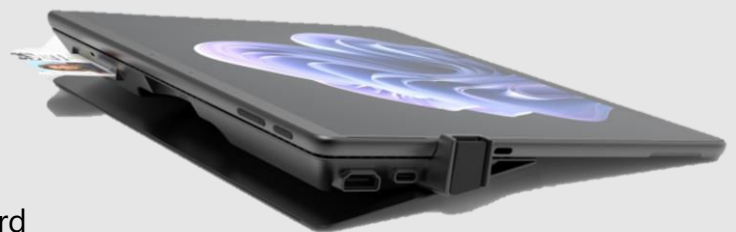

FIPS 201 compliant smart card reader