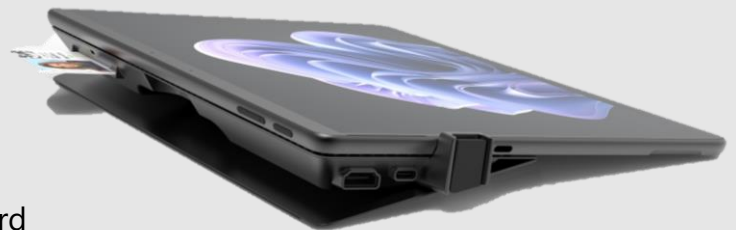

FIPS 201 compliant smart card reader