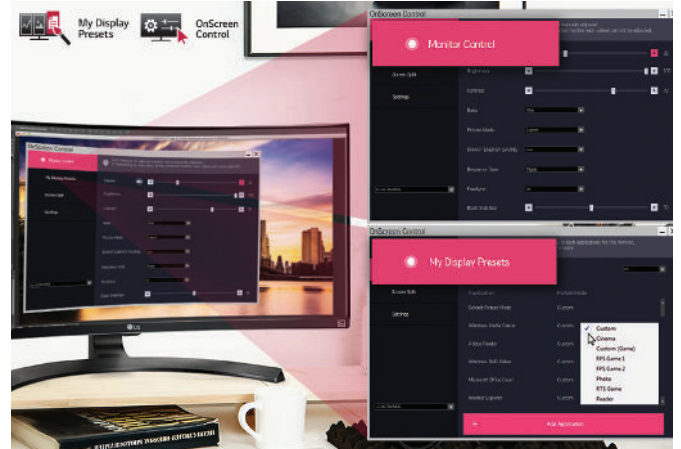

BLACK STABILIZER

Black Stabilizer is especially useful to detect objects including enemies that are hiding in dark areas. Dynamic Action Sync allows you to attack enemies faster with less lag time.

 **HDR** HIGH DYNAMIC RANGE

To more fully realize content creators' vision, this monitor is compatible with industry-standard HDR10 high dynamic range, supporting specific levels of color and brightness that exceed the capabilities of ordinary monitors.

 **ONSCREEN CONTROL**

OnScreen Control allows you to easily customize monitor settings with a few clicks of a mouse. Moreover, My Display Presets included within OnScreen Control offers customized picture mode for specific software. It has automatically applied to picture mode you already preset.