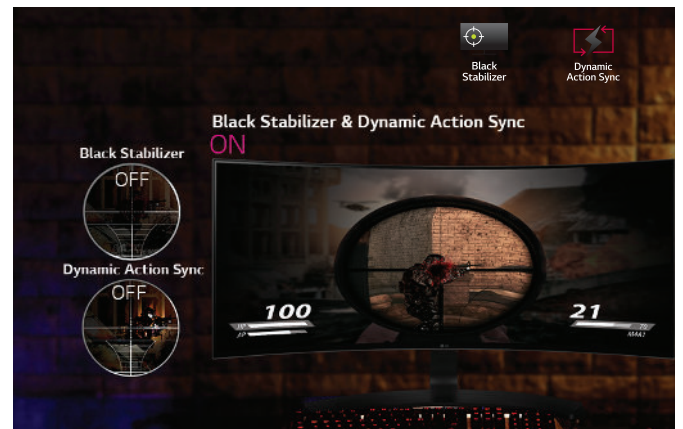

BLACK STABILIZER

Black Stabilizer is especially useful to detect objects including enemies that are hiding in dark areas. Dynamic Action Sync allows you to attack enemies faster with less lag time.