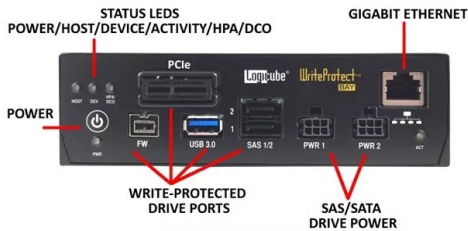

We Recommend  
**Windows 10 Pro**  
for Workstations

Tableau® T356789iu Model

Logicube® WriteProtect™ BAY MODEL

Tableau® T3iu High Speed SATA Bridge

CRU®/Wiebetech Forensic Labdock

- FORnsic CLient Examiner - Specialized Workstations for Electronic Discovery/Data acquisition
- Configured for the Forensic investigator and Law Enforcement agencies
- Multiple Write-Blocked Tray/Trayless docks for suspect drive imaging
- Exclusive Extendable Imaging Cooling tray **with integrated USB hub and optional Smartcard reader**
- System is designed for maximum I/O throughput and fastest data imaging speed
- Write-Protection Data Bridge allows safe imaging of SAS/Firewire/SATA/IDE/PCI-E and Flash Media
- Intel® Scalable Gen2 Xeon® Processors up to 56 Cores - See reverse side for configurations
- Choice of internal data drive setup or internal RAID configuration
- All major forensic software packages are available through ACE
- Built in Gigabit LAN and Wireless LAN (Wireless is removable if desired)
- Anti-Vibration and Acoustically Dampened - low noise output
- TAA COMPLIANT - GSA Schedule 70 - SEWP V - NASPO Valuepoint Contracts supported