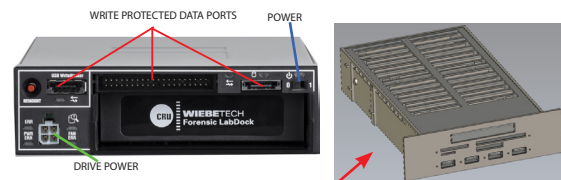

We Recommend  
**Windows 10 Pro**  
for Workstations

Tableau® T356789iu Model

Logicube® WriteProtect™ BAY MODEL

Tableau® T3iu High Speed SATA Bridge

CRU®/Wiebetech Forensic Labdock

- FORnsic CLient Examiner - Specialized Workstations for Electronic Discovery/Data acquisition
- Configured for the Forensic investigator and Law Enforcement agencies
- Multiple Write-Blocked Tray/Trayless docks for suspect drive imaging
- Exclusive Extendable Imaging Cooling tray **with integrated USB hub and optional Smartcard reader**
- System is designed for maximum I/O throughput and fastest data imaging speed
- Write-Protection Data Bridge allows safe imaging of SAS/Firewire/SATA/IDE/PCI-E and Flash Media
- Intel® Scalable Gen2 Xeon® Processors up to 56 Cores - See reverse side for configurations
- Choice of internal data drive setup or internal RAID configuration
- All major forensic software packages are available through ACE
- Built in Gigabit LAN and Wireless LAN (Wireless is removable if desired)
- Anti-Vibration and Acoustically Dampened - low noise output
- TAA COMPLIANT - GSA Schedule 70 - SEWP V - NASPO Valuepoint Contracts supported