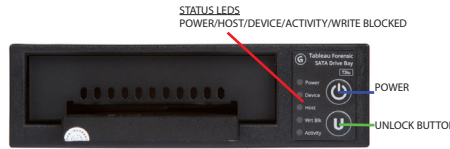

We Recommend  
**Windows 10 Pro**  
for Workstations

Tableau® T356789iu Model

Logicube® WriteProtect™ BAY MODEL

Tableau® T3iu High Speed SATA Bridge

CRU®/Wiebetech Forensic Labdock

- FORnsic CLient Examiner - Specialized Workstations for Electronic Discovery/Data acquisition
- Configured for the Forensic investigator and Law Enforcement agencies
- Multiple Write-Blocked Tray/Trayless docks for suspect drive imaging
- Exclusive Extendable Imaging Cooling tray **with integrated USB hub and optional Smartcard reader**
- System is designed for maximum I/O throughput and fastest data imaging speed
- Write-Protection Data Bridge allows safe imaging of SAS/Firewire/SATA/IDE/PCI-E and Flash Media
- Intel® Scalable Gen2 Xeon® Processors up to 56 Cores - See reverse side for configurations
- Choice of internal data drive setup or internal RAID configuration
- All major forensic software packages are available through ACE
- Built in Gigabit LAN and Wireless LAN (Wireless is removable if desired)
- Anti-Vibration and Acoustically Dampened - low noise output
- TAA COMPLIANT - GSA Schedule 70 - SEWP V - NASPO Valuepoint Contracts supported