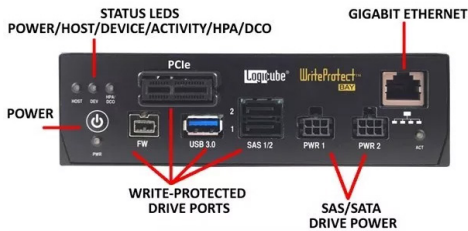

Logicube® WriteProtect™ BAY MODEL

Tableau® T3iu High Speed SATA Bridge

CRU®/Wiebetech Forensic Labdock

- FORnsic CLient Examiner - Specialized Workstations for Electronic Discovery/Data acquisition
- Configured for the Forensic investigator and Law Enforcement agencies
- Multiple Write-Blocked Tray/Trayless docks for suspect drive imaging
- Exclusive Extendable Imaging Cooling tray **with integrated USB hub and optional Smartcard reader**
- System is designed for maximum I/O throughput and fastest data imaging speed
- Write-Protection Data Bridge allows safe imaging of SAS/Firewire/SATA/IDE/PCI-E and Flash Media
- Intel® Scalable Gen2 Xeon® Processors up to 56 Cores - See reverse side for configurations
- Choice of internal data drive setup or internal RAID configuration
- All major forensic software packages are available through ACE
- Built in Gigabit LAN and Wireless LAN (Wireless is removable if desired)
- Anti-Vibration and Acoustically Dampened - low noise output
- TAA COMPLIANT - GSA Schedule 70 - SEWP V - NASPO Valuepoint Contracts supported