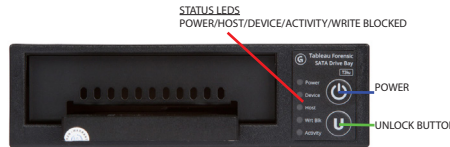

Logicube® WriteProtect™ BAY MODEL

Tableau® T3iu High Speed SATA Bridge

CRU®/Wiebetech Forensic Labdock

- FORnsic CLient Examiner - Specialized Workstations for Electronic Discovery/Data acquisition
- Configured for the Forensic investigator and Law Enforcement agencies
- Multiple Write-Blocked Tray/Trayless docks for suspect drive imaging
- Exclusive Extendable Imaging Cooling tray **with integrated USB hub and optional Smartcard reader**
- System is designed for maximum I/O throughput and fastest data imaging speed
- Write-Protection Data Bridge allows safe imaging of SAS/Firewire/SATA/IDE/PCI-E and Flash Media
- Intel® Scalable Gen2 Xeon® Processors up to 56 Cores - See reverse side for configurations
- Choice of internal data drive setup or internal RAID configuration
- All major forensic software packages are available through ACE
- Built in Gigabit LAN and Wireless LAN (Wireless is removable if desired)
- Anti-Vibration and Acoustically Dampened - low noise output
- TAA COMPLIANT - GSA Schedule 70 - SEWP V - NASPO Valuepoint Contracts supported