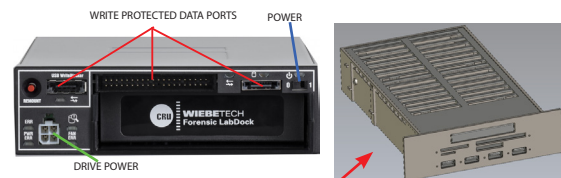

Logicube® WriteProtect™ BAY MODEL

Tableau® T3iu High Speed SATA Bridge

CRU®/Wiebetech Forensic Labdock

- FORnsic CLient Examiner - Specialized Workstations for Electronic Discovery/Data acquisition
- Configured for the Forensic investigator and Law Enforcement agencies
- Multiple Write-Blocked Tray/Trayless docks for suspect drive imaging
- Exclusive Extendable Imaging Cooling tray **with integrated USB hub and optional Smartcard reader**
- System is designed for maximum I/O throughput and fastest data imaging speed
- Write-Protection Data Bridge allows safe imaging of SAS/Firewire/SATA/IDE/PCI-E and Flash Media
- Intel® Scalable Gen2 Xeon® Processors up to 56 Cores - See reverse side for configurations
- Choice of internal data drive setup or internal RAID configuration
- All major forensic software packages are available through ACE
- Built in Gigabit LAN and Wireless LAN (Wireless is removable if desired)
- Anti-Vibration and Acoustically Dampened - low noise output
- TAA COMPLIANT - GSA Schedule 70 - SEWP V - NASPO Valuepoint Contracts supported